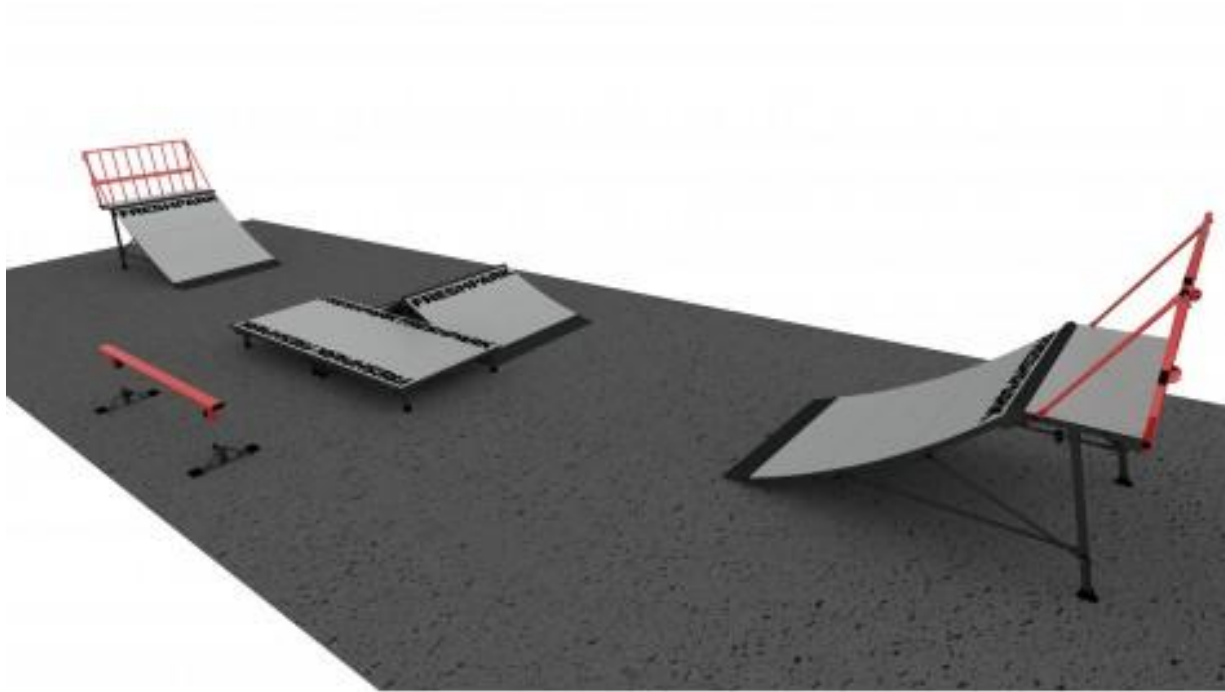

SKATEPARK LAYOUT 3

PARK DIMENSIONS: 45 FT × 15 FT

Included Items:

Quarterpipe 5

Fun Box / Manual Pad 5

Launch Ramp 2

Grind Rail 1

Extension Legs 3

Layout Price: **\$5,004.19 CAD**

Lock Down Kit add on: **\$645.70 CAD**

SKATEPARK LAYOUT 4

PARK DIMENSIONS: 45 FT × 40 FT

Included Items:

Quarterpipe 5

Launch Ramps 12

Grind Rail 6

Extension Legs 3

Fun Box / Manual Pad 8

Layout Price: **\$9,537.03 CAD**

Lock Down Kit add on: **\$968.55 CAD**

DRIVEWAY PARK

PARK DIMENSIONS: 35 FT x 50 FT

Included Items:

Quarterpipe 2

Fun Box/ Manual Pad 2

Launch Ramp 2

Grind Rail 1

Extension Legs 2

Safety Rail 2

Layout Price: **\$2,592.17 CAD**

SKATEPARK LAYOUT 9

PARK DIMENSIONS: 35 FT X 50 FT