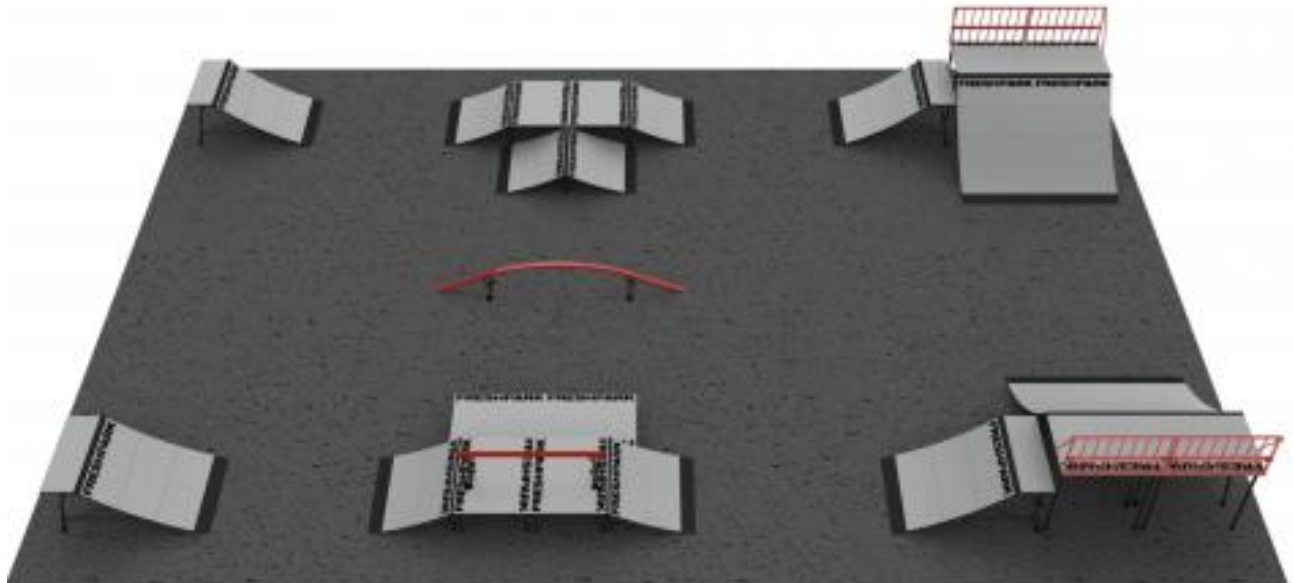

Fun Box/ Manual Pad 2

Launch Ramp 2

Grind Rail 1

Extension Legs 2

Safety Rail 2

Layout Price: **\$2,592.17 CAD**

SKATEPARK LAYOUT 9

PARK DIMENSIONS: 35 FT X 50 FT

Included Items:

Quarterpipe 8

Ultimate Grind Kit 1

4x4 Extension Kit 4

Safety Rails 4

Launch Ramps 6

Fun Box / Manual Pad 6

Grind Rail 1

Layout Price: **\$10,153 CAD**

Freshpark Individual Price Examples:

Grind Boxes - \$320.00 CAD

Quarter Pipes - \$608.17 CAD - Size: 10' Radius, 47" W, 33" H

- Extension Pack (adds 1 foot to quarter pipe) - additional **\$334.56 CAD**

Launch Ramps - \$322 CAD - Size: 37" L x 47" W x 16" H

Mini Half Pipe - \$4,193.63 – Size: 19'6" Long x 8' Wide x 4' High

Rails - Between \$167.28 and \$322.89

- “Last 10 times longer than wood ramps”
- Foldable & Portable (bring them in in the winter, change layout every year)
- Durable & Weatherproof
- Multiple Configurations
- Safety rails available
- Lock down kits available (bolt to cement)
- Reasonably priced (compared to other permanent options)
- 1 year Manufacturer’s Warranty
- Suitable for skateboards, BMX bikes, inline skates and scooters.