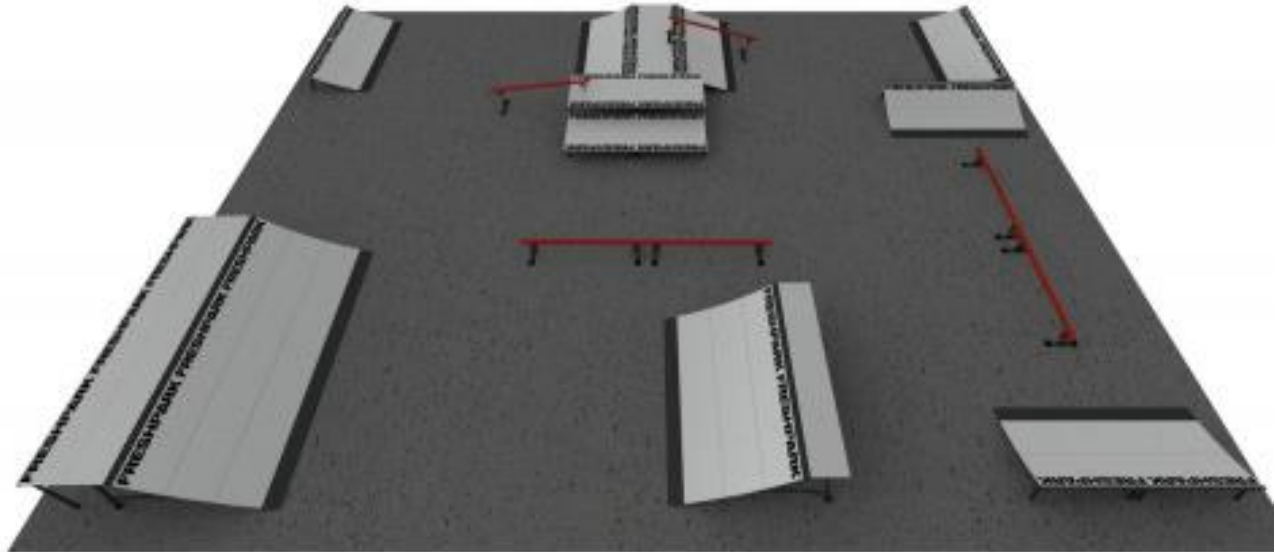

SKATEPARK LAYOUT 3

PARK DIMENSIONS: 45 FT × 15 FT

Included Items:

Quarterpipe 5

Fun Box / Manual Pad 5

Launch Ramp 2

Grind Rail 1

Extension Legs 3

Layout Price: **\$5,004.19 CAD**

Lock Down Kit add on: **\$645.70 CAD**

SKATEPARK LAYOUT 4

PARK DIMENSIONS: 45 FT × 40 FT

Included Items:

Quarterpipe 5

Launch Ramps 12

Grind Rail 6

Extension Legs 3

Fun Box / Manual Pad 8

Layout Price: **\$9,537.03 CAD**

Lock Down Kit add on: **\$968.55 CAD**

DRIVEWAY PARK

PARK DIMENSIONS: 35 FT x 50 FT

Included Items:

Quarterpipe 2

Fun Box/ Manual Pad 2

Launch Ramp 2

Grind Rail 1

Extension Legs 2

Safety Rail 2

Layout Price: **\$2,592.17 CAD**

SKATEPARK LAYOUT 9

PARK DIMENSIONS: 35 FT X 50 FT